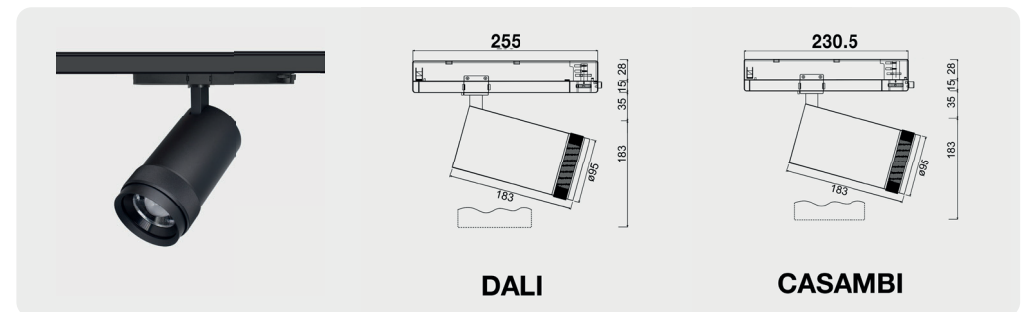

FOCUS S130

dimmbar per Poti / DALI / CASAMBI, ZOOM-Linse (15°–60°)

dimnable via Potentiometer / DALI / CASAMBI, ZOOM-lens (15°–60°)

Technische Daten / Technical data

Dreh-/schwenkbar / rotate-/tiltable	355° / 90°
Leistung / Load	31.5 W
Effizienz / Efficacy	75 lm/W
Lichtstrom / Luminous flux	max. 2.300 lm
Ausstrahlwinkel / Beam angle	15-60° ZOOM
Lichtfarbe / Colour temperature	2700 K / 3000 K / 4000 K
Farbwiedergabe / Colour rendering	CRI 90 / CRI 97
Farbtoleranz / color deviation	1.5 SDCM
Lichtstromerhalt / lm maintenance	L90 / B10 ≤ 50.000 h
LED failure rate	0.1% ≤ 50.000 h
Dimmbar / Dimmable	Ja / Yes
Dimmbereich / Dimming range	1%–100%
Dimmmethode / Dimming method	CCR + PWM
Material Gehäuse / material housing	aluminum
Material Linse / material lens	optisches Polymer / optical polymer
Gewicht / Weight	0.9 kg
Schutzklasse / protection class	II

Weiß / White Color

DOH = Dimmung per Poti / dimming via Potentiometer

DA = DALI

CAB=CASAMBI

1031	Focus S130 DOH	30 W	2700 K	CRI90
1032	Focus S130 DA	30 W	2700 K	CRI90
1033	Focus S130 CAB	30 W	2700 K	CRI90
1034	Focus S130 DOH	30 W	2700 K	CRI97
1035	Focus S130 DA	30 W	2700 K	CRI97
1036	Focus S130 CAB	30 W	2700 K	CRI97
1037	Focus S130 DOH	30 W	3000 K	CRI90
1038	Focus S130 DA	30 W	3000 K	CRI90
1039	Focus S130 CAB	30 W	3000 K	CRI90
1040	Focus S130 DOH	30 W	3000 K	CRI97
1041	Focus S130 DA	30 W	3000 K	CRI97
1042	Focus S130 CAB	30 W	3000 K	CRI97
1043	Focus S130 DOH	30 W	4000 K	CRI90
1044	Focus S130 DA	30 W	4000 K	CRI90
1045	Focus S130 CAB	30 W	4000 K	CRI90
1612	Focus S130 DOH	30 W	4000 K	CRI97
1613	Focus S130 DA	30 W	4000 K	CRI97
1614	Focus S130 CAB	30 W	4000 K	CRI97