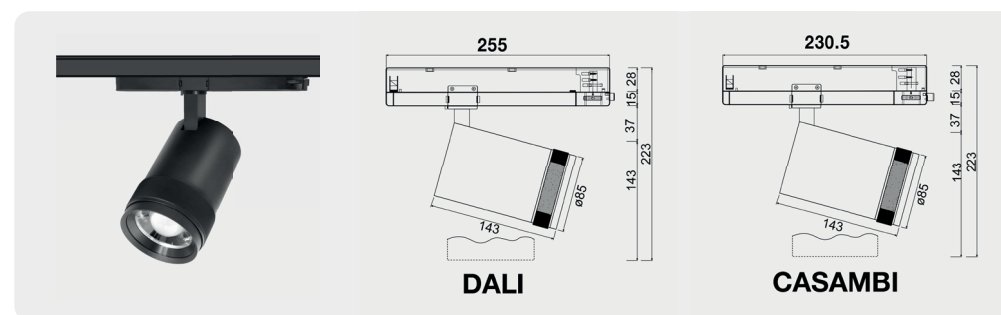

FOCUS S120

dimmbar per Poti / DALI / CASAMBI, ZOOM-Linse (12°–55°)

dimmmable via Potentiometer / DALI / CASAMBI, ZOOM-lens (12°–55°)

Technische Daten / Technical data

Dreh-/schwenkbar / rotate-/tiltable	355° / 90°
Leistung / Load	21.0 W
Effizienz / Efficacy	75 lm/W
Lichtstrom / Luminous flux	max. 1.500 lm
Ausstrahlwinkel / Beam angle	12–55° ZOOM
Lichtfarbe / Colour temperature	2700 K / 3000 K / 4000 K
Farbwiedergabe / Colour rendering	CRI 90 / CRI 97
Farbtoleranz / color deviation	1.5 SDCM
Lichtstromerhalt / lm maintenance	L90 / B10 ≤ 50.000 h
LED failure rate	0.1% ≤ 50.000 h
Dimmbar / Dimmable	Ja / Yes
Dimmbereich / Dimming range	1%–100%
Dimmmethode / Dimming method	CCR + PWM
Material Gehäuse / material housing	aluminum
Material Linse / material lens	optisches Polymer / optical polymer
Gewicht / Weight	0.7 kg
Schutzklasse / protection class	II

Wei / White Color

DOH = Dimmung per Poti / dimming via Potentiometer

DA = DALI

CAB=CASAMBI

1016	Focus S120 DOH	20 W	2700 K	CRI90
1017	Focus S120 DA	20 W	2700 K	CRI90
1018	Focus S120 CAB	20 W	2700 K	CRI90
1019	Focus S120 DOH	20 W	2700 K	CRI97
1020	Focus S120 DA	20 W	2700 K	CRI97
1021	Focus S120 CAB	20 W	2700 K	CRI97
1022	Focus S120 DOH	20 W	3000 K	CRI90
1023	Focus S120 DA	20 W	3000 K	CRI90
1024	Focus S120 CAB	20 W	3000 K	CRI90
1025	Focus S120 DOH	20 W	3000 K	CRI97
1026	Focus S120 DA	20 W	3000 K	CRI97
1027	Focus S120 CAB	20 W	3000 K	CRI97
1028	Focus S120 DOH	20 W	4000 K	CRI90
1029	Focus S120 DA	20 W	4000 K	CRI90
1030	Focus S120 CAB	20 W	4000 K	CRI90
1609	Focus S120 DOH	20 W	4000 K	CRI97
1610	Focus S120 DA	20 W	4000 K	CRI97
1611	Focus S120 CAB	20 W	4000 K	CRI97