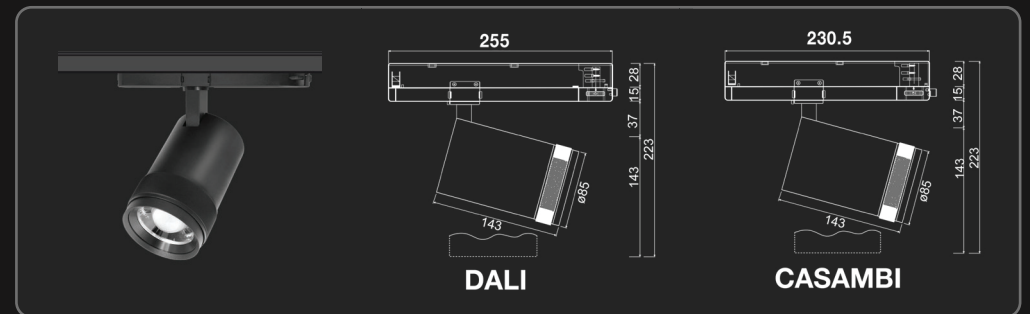

FOCUS S120

dimmbar per Poti / DALI / CASAMBI, ZOOM-Linse (12°–55°)

dimnable via Potentiometer / DALI / CASAMBI, ZOOM-lens (12°–55°)

Technische Daten / Technical data

Dreh-/schwenkbar / rotate-/tiltable	355° / 90°
Leistung / Load	21.0 W
Effizienz / Efficacy	75 lm/W
Lichtstrom / Luminous flux	max. 1.500 lm
Ausstrahlwinkel / Beam angle	12–55° ZOOM
Lichtfarbe / Colour temperature	2700 K/3000 K/4000 K
Farbwiedergabe / Colour rendering	CRI 90 / CRI 97
Farbzoleranz / color deviation	1.5 SDCM
Lichtstromerhalt / lm maintenance	L90 / B10 ≤50.000 h
LED failure rate	0.1% ≤ 50.000 h
Dimmbar / Dimmable	Ja / Yes
Dimmbereich / Dimming range	1%–100%
Dimmmethode / Dimming method	CCR + PWM
Material Gehäuse / material housing	aluminum
Material Linse / material lens	optisches Polymer / optical polymer
Gewicht / Weight	0.7 kg
Schutzklasse / protection class	II

Wei / White Color

DOH = Dimmung per Poti / dimming via Potentiometer

DA = DALI

CAB=CASAMBI

1016	Focus S120 DOH	20 W	2700 K	CRI90
1017	Focus S120 DA	20 W	2700 K	CRI90
1018	Focus S120 CAB	20 W	2700 K	CRI90
1019	Focus S120 DOH	20 W	2700 K	CRI97
1020	Focus S120 DA	20 W	2700 K	CRI97
1021	Focus S120 CAB	20 W	2700 K	CRI97
1022	Focus S120 DOH	20 W	3000 K	CRI90
1023	Focus S120 DA	20 W	3000 K	CRI90
1024	Focus S120 CAB	20 W	3000 K	CRI90
1025	Focus S120 DOH	20 W	3000 K	CRI97
1026	Focus S120 DA	20 W	3000 K	CRI97
1027	Focus S120 CAB	20 W	3000 K	CRI97
1028	Focus S120 DOH	20 W	4000 K	CRI90
1029	Focus S120 DA	20 W	4000 K	CRI90
1030	Focus S120 CAB	20 W	4000 K	CRI90
1609	Focus S120 DOH	20 W	4000 K	CRI97
1610	Focus S120 DA	20 W	4000 K	CRI97
1611	Focus S120 CAB	20 W	4000 K	CRI97