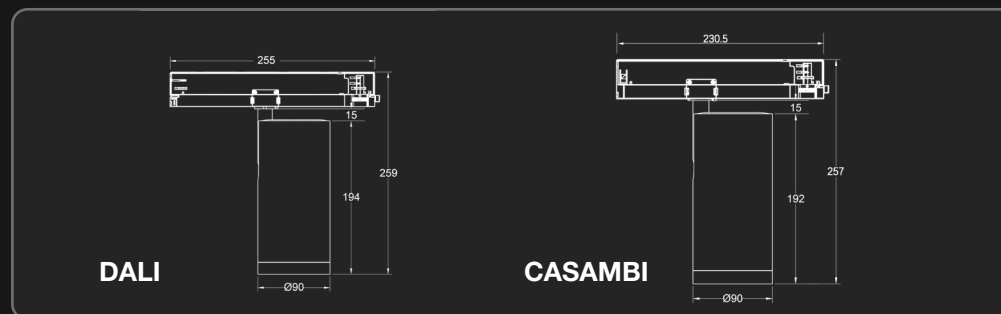

FOCUS A 130

dimmbar per Poti / DALI / CASAMBI, ZOOM-Linse (15°–60°)

dimmmable via Potentiometer / DALI / CASAMBI, ZOOM-lens (15°–60°)

Technische Daten / Technical data

Dreh-/schwenkbar / rotate-/tiltable	355° / 90°
Leistung / Load	31.5 W
Effizienz / Efficacy	75 lm/W
Lichtstrom / Luminous flux	max. 2250 lm
Ausstrahlwinkel / Beam angle	15°–60° ZOOM
Lichtfarbe / Colour temperature	2700 K / 3000 K / 4000 K
Farbwiedergabe / Colour rendering	CRI 90 / CRI 97
Farbzoleranz / color deviation	1.5 SDCM
Lichtstromerhalt / lm maintenance	L90 / B10 ≤ 50.000 h
LED failure rate	0.1% ≤ 50.000 h
Dimmbar / Dimmable	Ja / Yes
Dimmbereich / Dimming range	1%–100%
Dimmmethode / Dimming method	CCR + PWM
Material Gehäuse / material housing	aluminum
Material Linse / material lens	optisches Polymer / optical polymer
Schutzklasse / protection class	II

Weiß / White Color

DOH = Dimmung per Poti / dimming via Potentiometer

DA = DALI

CAB=CASAMBI

2045	FOCUS A130 DOH	30 W	2700 K	CRI90
2046	FOCUS A130 DA	30 W	2700 K	CRI90
2047	FOCUS A130 CAB	30 W	2700 K	CRI90
2048	FOCUS A130 DOH	30 W	2700 K	CRI97
2049	FOCUS A130 DA	30 W	2700 K	CRI97
2050	FOCUS A130 CAB	30 W	2700 K	CRI97
2051	FOCUS A130 DOH	30 W	3000 K	CRI90
2052	FOCUS A130 DA	30 W	3000 K	CRI90
2053	FOCUS A130 CAB	30 W	3000 K	CRI90
2054	FOCUS A130 DOH	30 W	3000 K	CRI97
2055	FOCUS A130 DA	30 W	3000 K	CRI97
2056	FOCUS A130 CAB	30 W	3000 K	CRI97
2057	FOCUS A130 DOH	30 W	4000 K	CRI90
2058	FOCUS A130 DA	30 W	4000 K	CRI90
2059	FOCUS A130 CAB	30 W	4000 K	CRI90
2060	FOCUS A130 DOH	30 W	4000 K	CRI97
2061	FOCUS A130 DA	30 W	4000 K	CRI97
2062	FOCUS A130 CAB	30 W	4000 K	CRI97