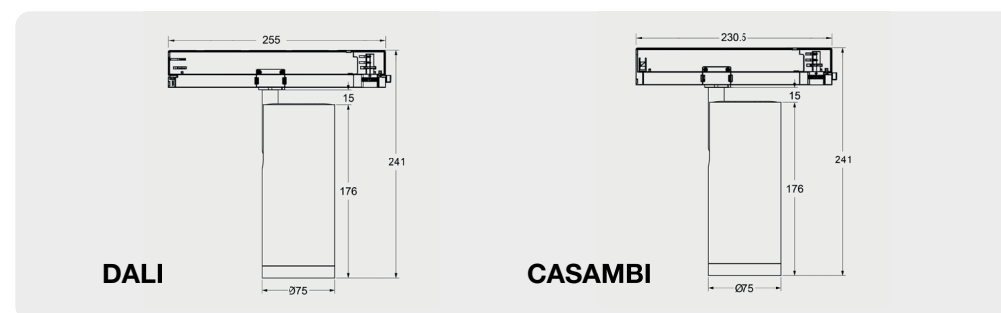

FOCUS A 120

dimmbar per Poti / DALI / CASAMBI, ZOOM-Linse (15°–55°)

dimmmable via Potentiometer / DALI / CASAMBI, ZOOM-lens (15°–55°)

Technische Daten / Technical data

Dreh-/schwenkbar / rotate-/tiltable	355° / 90°
Leistung / Load	21.0 W
Effizienz / Efficacy	70 lm/W
Lichtstrom / Luminous flux	max. 1400 lm
Ausstrahlwinkel / Beam angle	15°–55° ZOOM
Lichtfarbe / Colour temperature	2700 K / 3000 K / 4000 K
Farbwiedergabe / Colour rendering	CRI 90 / CRI 97
Farbtoleranz / color deviation	1.5 SDCM
Lichtstromerhalt / lm maintenance	L90 / B10 ≤ 50.000 h
LED failure rate	0.1% ≤ 50.000 h
Dimmbar / Dimmable	Ja / Yes
Dimmbereich / Dimming range	1%–100%
Dimmmethode / Dimming method	CCR + PWM
Material Gehäuse / material housing	aluminum
Material Linse / material lens	optisches Polymer / optical polymer
Schutzklasse / protection class	II

Weiß / White Color

DOH = Dimmung per Poti / dimming via Potentiometer

DA = DALI

CAB=CASAMBI

2027	FOCUS A120 DOH	20 W	2700 K	CRI90
2028	FOCUS A120 DA	20 W	2700 K	CRI90
2029	FOCUS A120 CAB	20 W	2700 K	CRI90
2030	FOCUS A120 DOH	20 W	2700 K	CRI97
2031	FOCUS A120 DA	20 W	2700 K	CRI97
2032	FOCUS A120 CAB	20 W	2700 K	CRI97
2033	FOCUS A120 DOH	20 W	3000 K	CRI90
2034	FOCUS A120 DA	20 W	3000 K	CRI90
2035	FOCUS A120 CAB	20 W	3000 K	CRI90
2036	FOCUS A120 DOH	20 W	3000 K	CRI97
2037	FOCUS A120 DA	20 W	3000 K	CRI97
2038	FOCUS A120 CAB	20 W	3000 K	CRI97
2039	FOCUS A120 DOH	20 W	4000 K	CRI90
2040	FOCUS A120 DA	20 W	4000 K	CRI90
2041	FOCUS A120 CAB	20 W	4000 K	CRI90
2042	FOCUS A120 DOH	20 W	4000 K	CRI97
2043	FOCUS A120 DA	20 W	4000 K	CRI97
2044	FOCUS A120 CAB	20 W	4000 K	CRI97