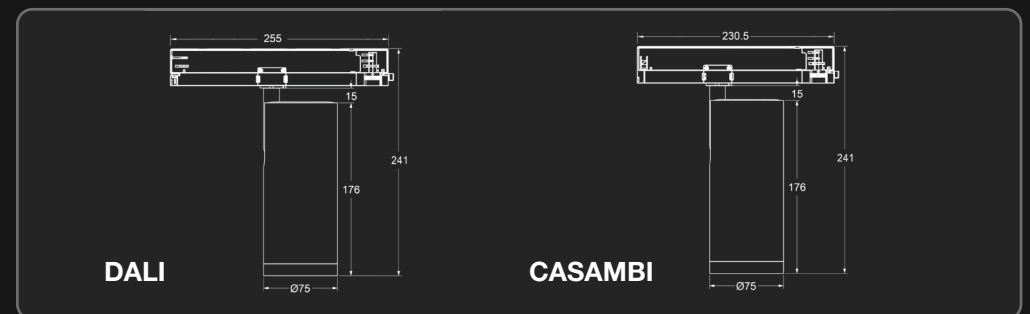

FOCUS A 120

dimmbar per Poti / DALI / CASAMBI, ZOOM-Linse (15°–55°)

dimnable via Potentiometer / DALI / CASAMBI, ZOOM-lens (15°–55°)

Technische Daten / Technical data

Dreh-/schwenkbar / rotate-/tiltable	355° / 90°
Leistung / Load	21.0 W
Effizienz / Efficacy	70 lm/W
Lichtstrom / Luminous flux	max. 1400 lm
Ausstrahlwinkel / Beam angle	15°–55° ZOOM
Lichtfarbe / Colour temperature	2700 K / 3000 K / 4000 K
Farbwiedergabe / Colour rendering	CRI 90 / CRI 97
Farbzoleranz / color deviation	1.5 SDCM
Lichtstromerhalt / lm maintenance	L90 / B10 ≤ 50.000 h
LED failure rate	0.1% ≤ 50.000 h
Dimmbar / Dimmable	Ja / Yes
Dimmbereich / Dimming range	1%–100%
Dimmmethode / Dimming method	CCR + PWM
Material Gehäuse / material housing	aluminum
Material Linse / material lens	optisches Polymer / optical polymer
Schutzklasse / protection class	II

Weiß / White Color

DOH = Dimmung per Poti / dimming via Potentiometer

DA = DALI

CAB=CASAMBI

2027	FOCUS A120 DOH	20 W	2700 K	CRI90
2028	FOCUS A120 DA	20 W	2700 K	CRI90
2029	FOCUS A120 CAB	20 W	2700 K	CRI90
2030	FOCUS A120 DOH	20 W	2700 K	CRI97
2031	FOCUS A120 DA	20 W	2700 K	CRI97
2032	FOCUS A120 CAB	20 W	2700 K	CRI97
2033	FOCUS A120 DOH	20 W	3000 K	CRI90
2034	FOCUS A120 DA	20 W	3000 K	CRI90
2035	FOCUS A120 CAB	20 W	3000 K	CRI90
2036	FOCUS A120 DOH	20 W	3000 K	CRI97
2037	FOCUS A120 DA	20 W	3000 K	CRI97
2038	FOCUS A120 CAB	20 W	3000 K	CRI97
2039	FOCUS A120 DOH	20 W	4000 K	CRI90
2040	FOCUS A120 DA	20 W	4000 K	CRI90
2041	FOCUS A120 CAB	20 W	4000 K	CRI90
2042	FOCUS A120 DOH	20 W	4000 K	CRI97
2043	FOCUS A120 DA	20 W	4000 K	CRI97
2044	FOCUS A120 CAB	20 W	4000 K	CRI97